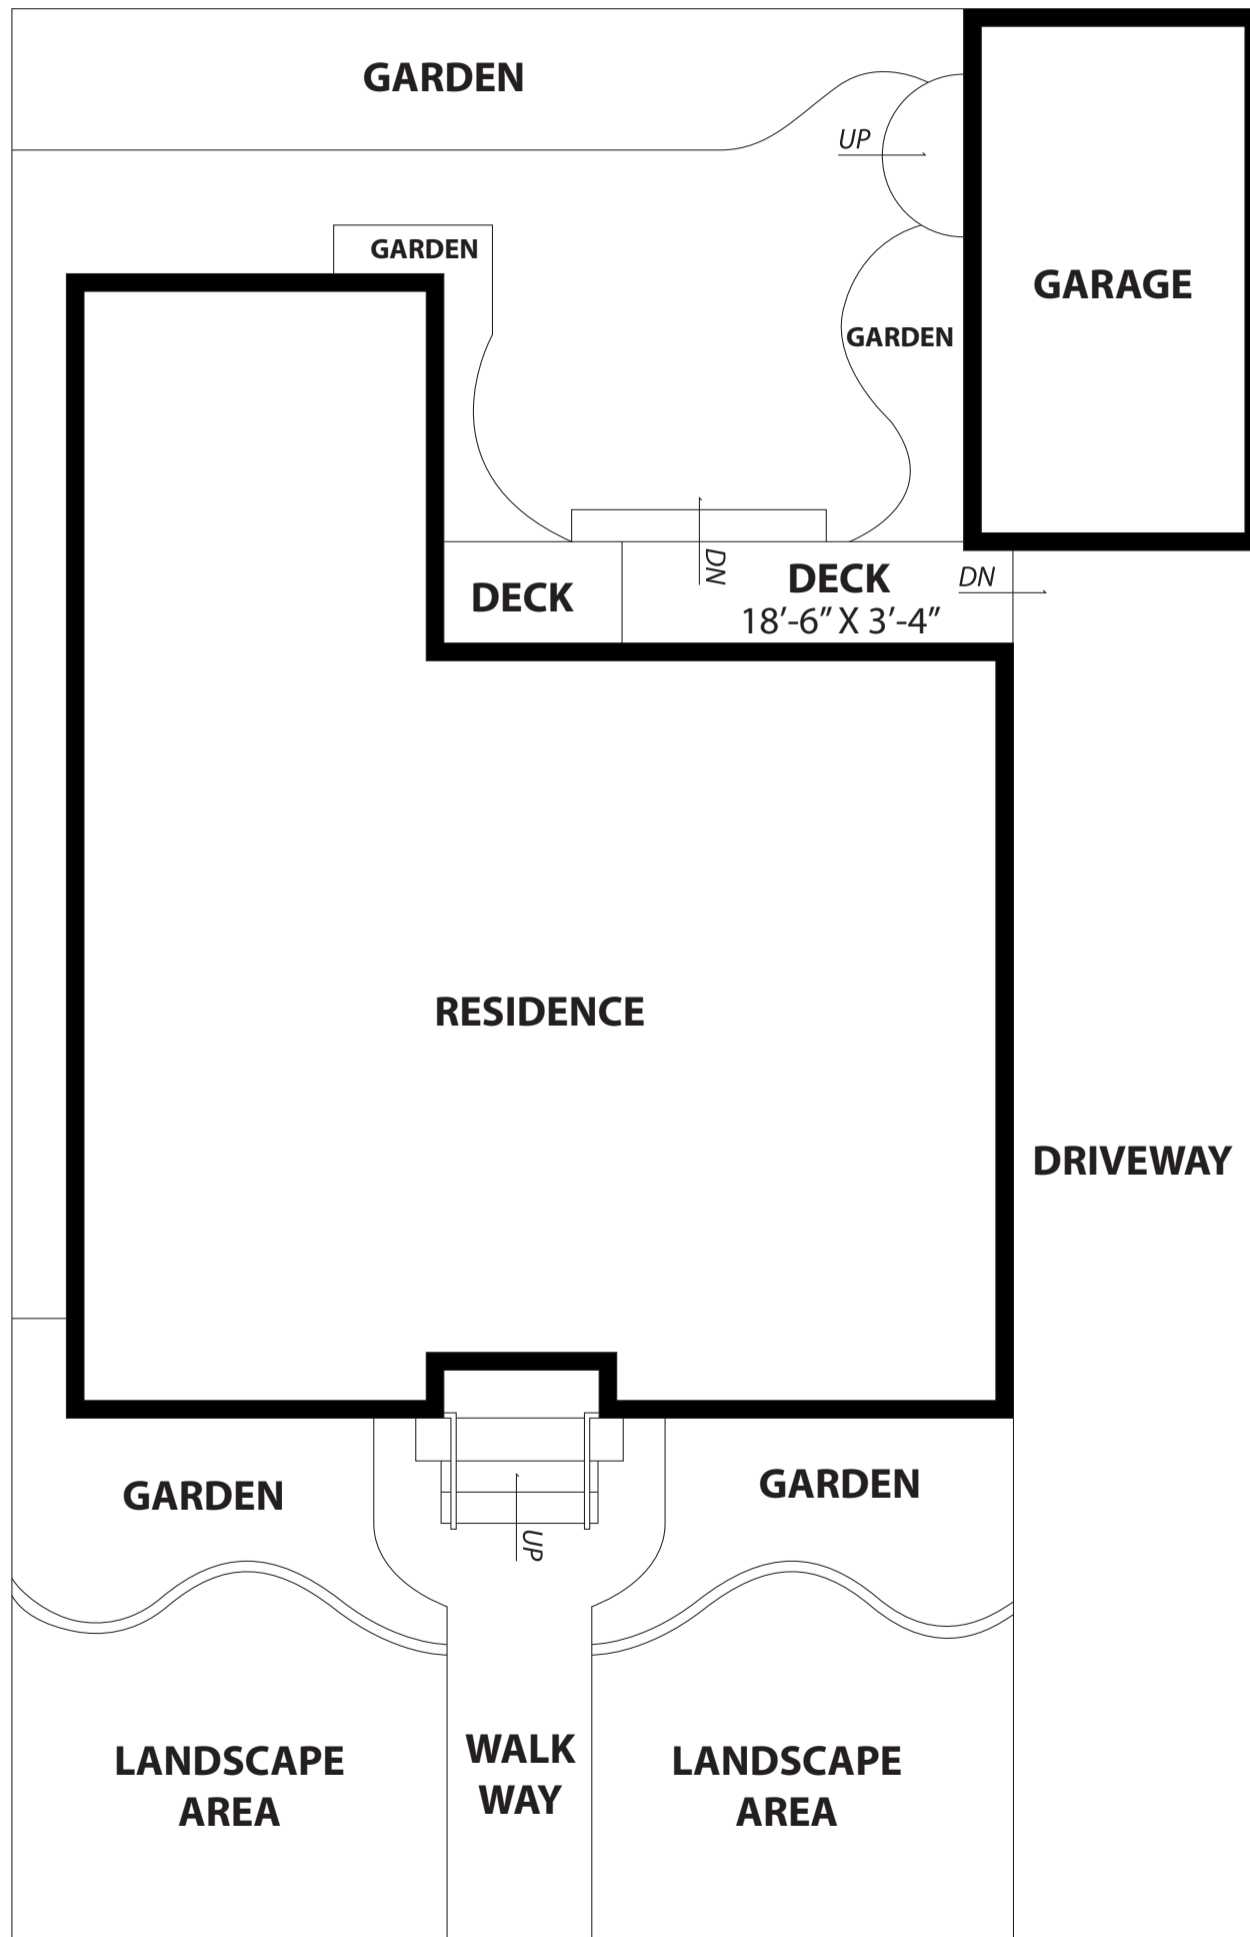

414 WILLIAMS PLACE

SAN MATEO

DISCLAIMER: RENDERING BY OPEN HOMES PHOTOGRAPHY. ALL MEASUREMENTS ARE APPROXIMATE AND MAY NOT BE EXACT.
DO NOT RELY ON THE ACCURACY OF THIS FLOOR PLAN WHEN DETERMINING THE PRICE OF A PROPERTY OR MAKING DECISIONS
REGARDING BUYING OR SELLING OF PROPERTIES WITHOUT INDEPENDENT VERIFICATION.

414 WILLIAMS PLACE

SAN MATEO

PROPERTY SQ FT INFORMATION

LIVING SPACE: 911 SQ FT

* Main House : 911 Sq Ft

NON-LIVING SPACE: 164 SQ FT

* Garage: 164 Sq Ft

COMBINED: 1075 Sq Ft

DISCLAIMER: RENDERING BY OPEN HOMES PHOTOGRAPHY. ALL MEASUREMENTS ARE APPROXIMATE AND MAY NOT BE EXACT.
DO NOT RELY ON THE ACCURACY OF THIS FLOOR PLAN WHEN DETERMINING THE PRICE OF A PROPERTY OR MAKING DECISIONS
REGARDING BUYING OR SELLING OF PROPERTIES WITHOUT INDEPENDENT VERIFICATION.