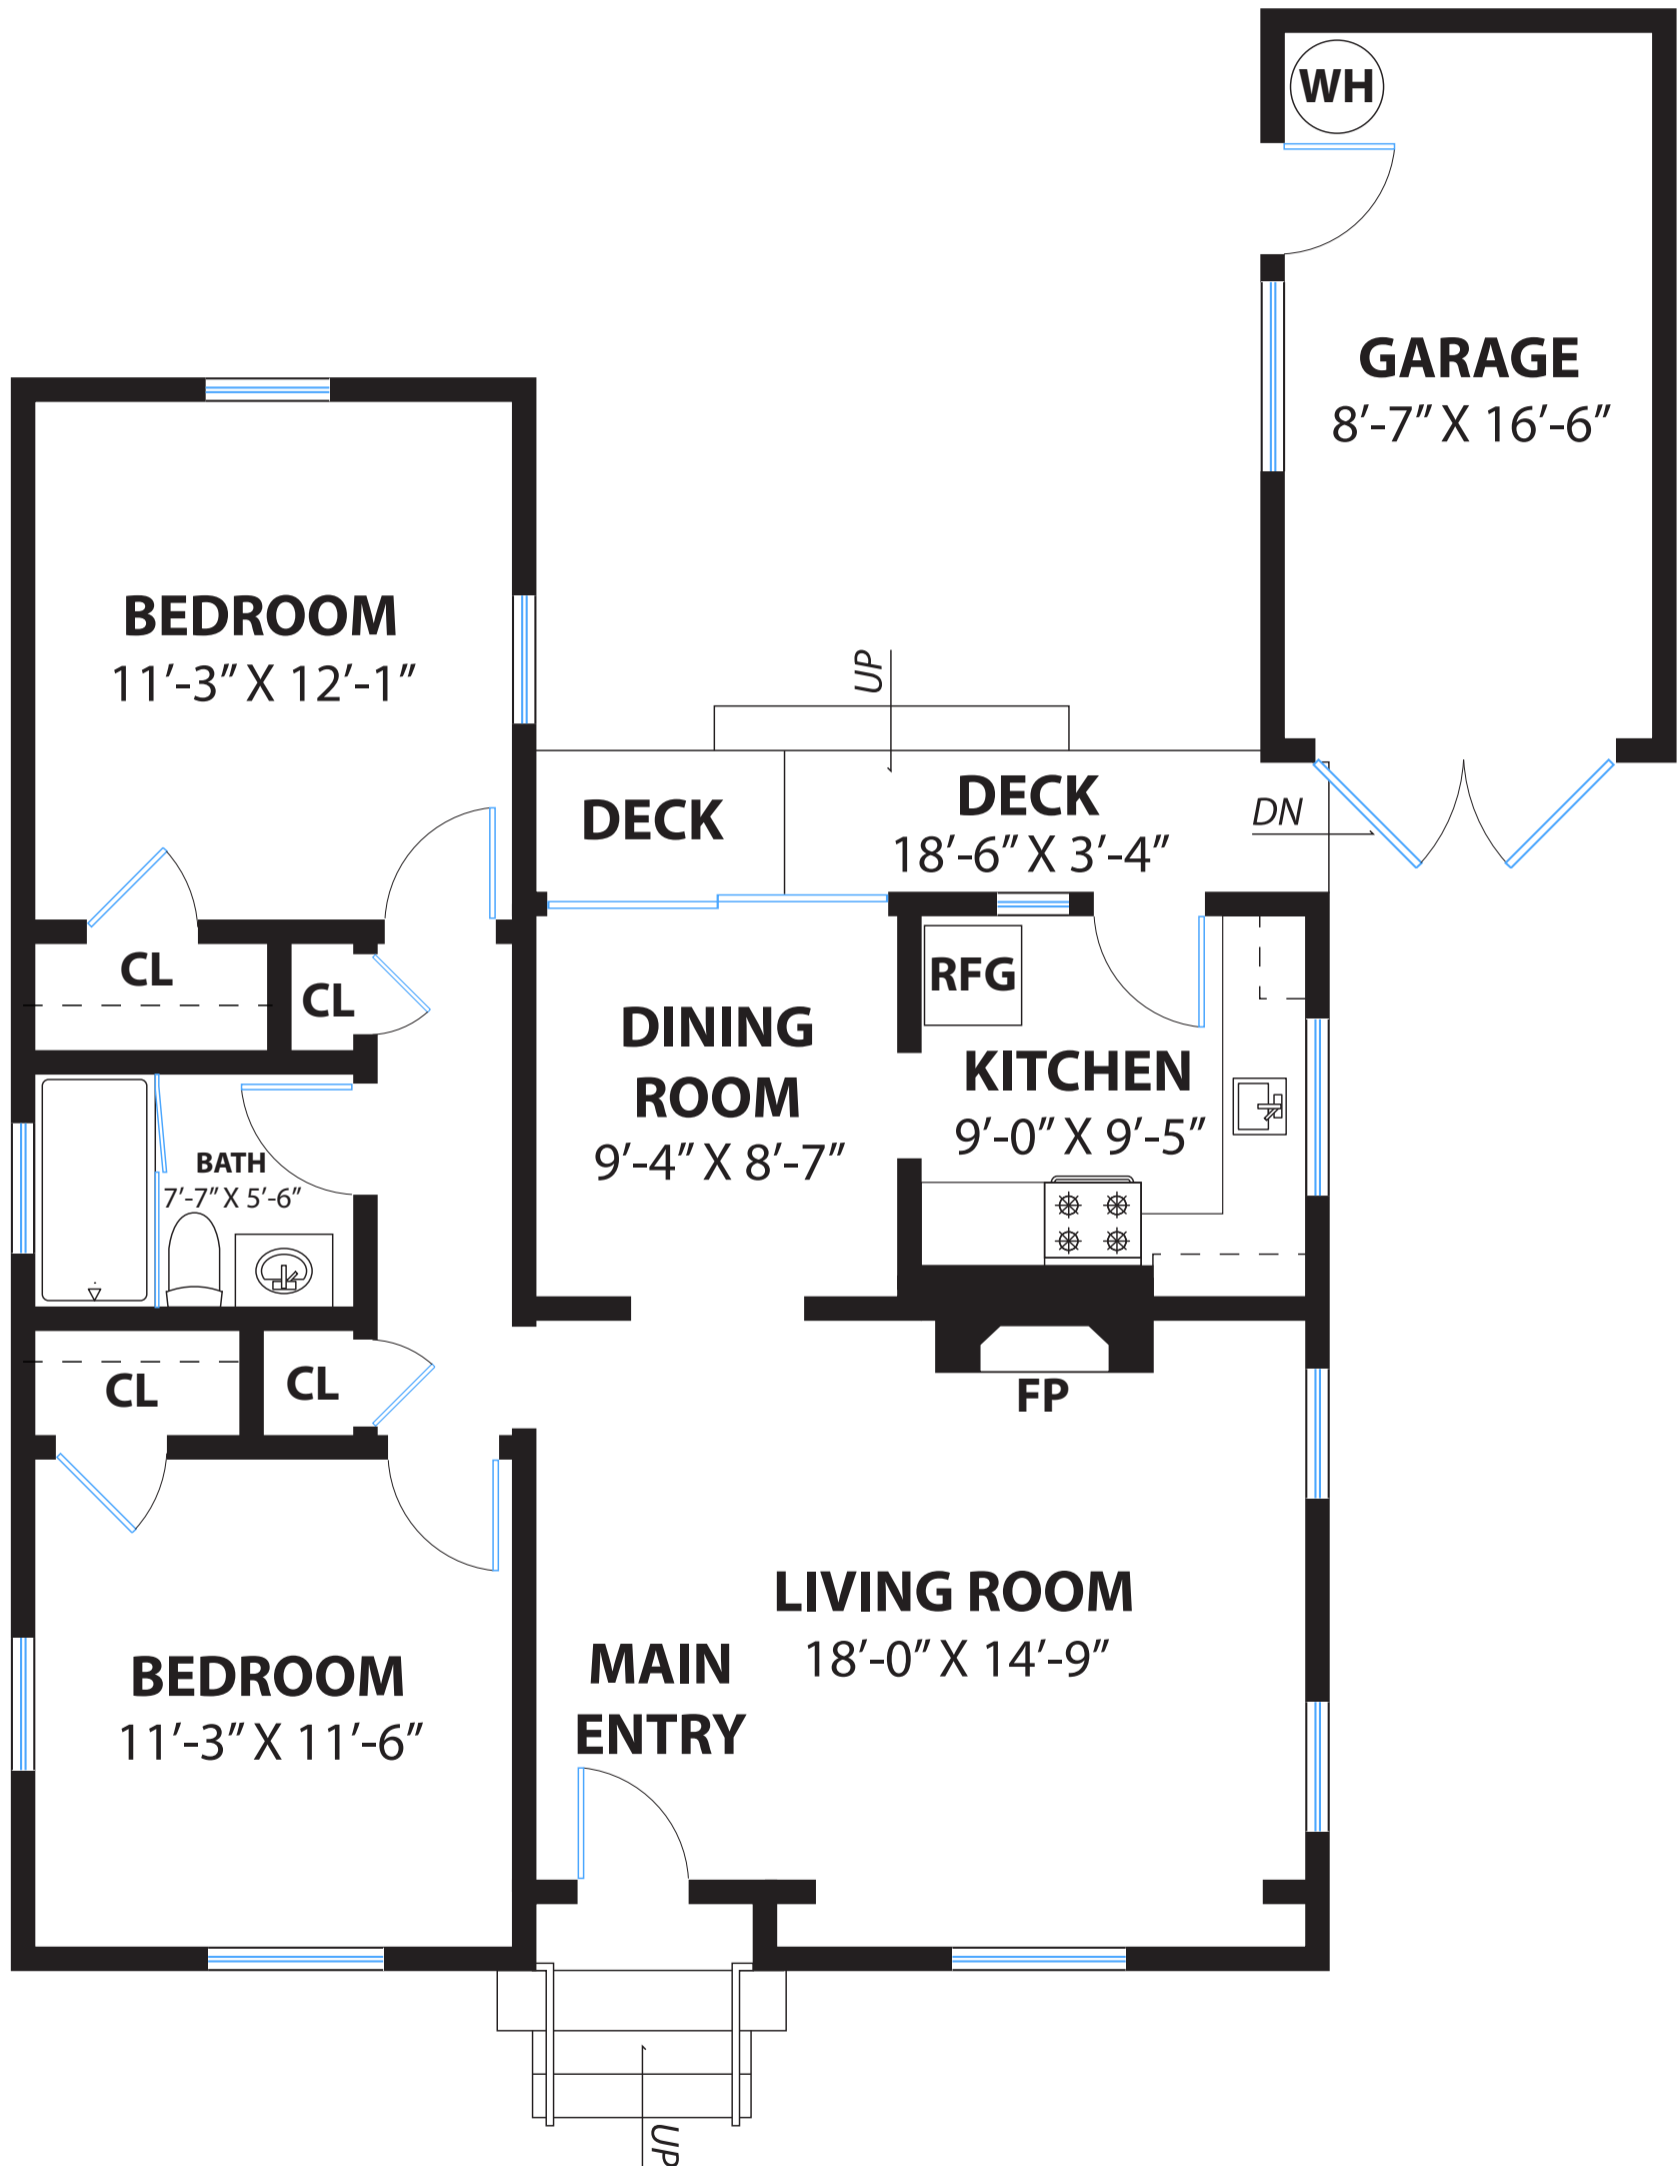

414 WILLIAMS PLACE

SAN MATEO

DISCLAIMER: RENDERING BY OPEN HOMES PHOTOGRAPHY. ALL MEASUREMENTS ARE APPROXIMATE AND MAY NOT BE EXACT.
DO NOT RELY ON THE ACCURACY OF THIS FLOOR PLAN WHEN DETERMINING THE PRICE OF A PROPERTY OR MAKING DECISIONS
REGARDING BUYING OR SELLING OF PROPERTIES WITHOUT INDEPENDENT VERIFICATION.

414 WILLIAMS PLACE

SAN MATEO

PROPERTY SQ FT INFORMATION

LIVING SPACE: 911 SQ FT

* Main House : 911 Sq Ft

NON-LIVING SPACE: 164 SQ FT

* Garage: 164 Sq Ft

COMBINED: 1075 Sq Ft

DISCLAIMER: RENDERING BY OPEN HOMES PHOTOGRAPHY. ALL MEASUREMENTS ARE APPROXIMATE AND MAY NOT BE EXACT.
DO NOT RELY ON THE ACCURACY OF THIS FLOOR PLAN WHEN DETERMINING THE PRICE OF A PROPERTY OR MAKING DECISIONS
REGARDING BUYING OR SELLING OF PROPERTIES WITHOUT INDEPENDENT VERIFICATION.